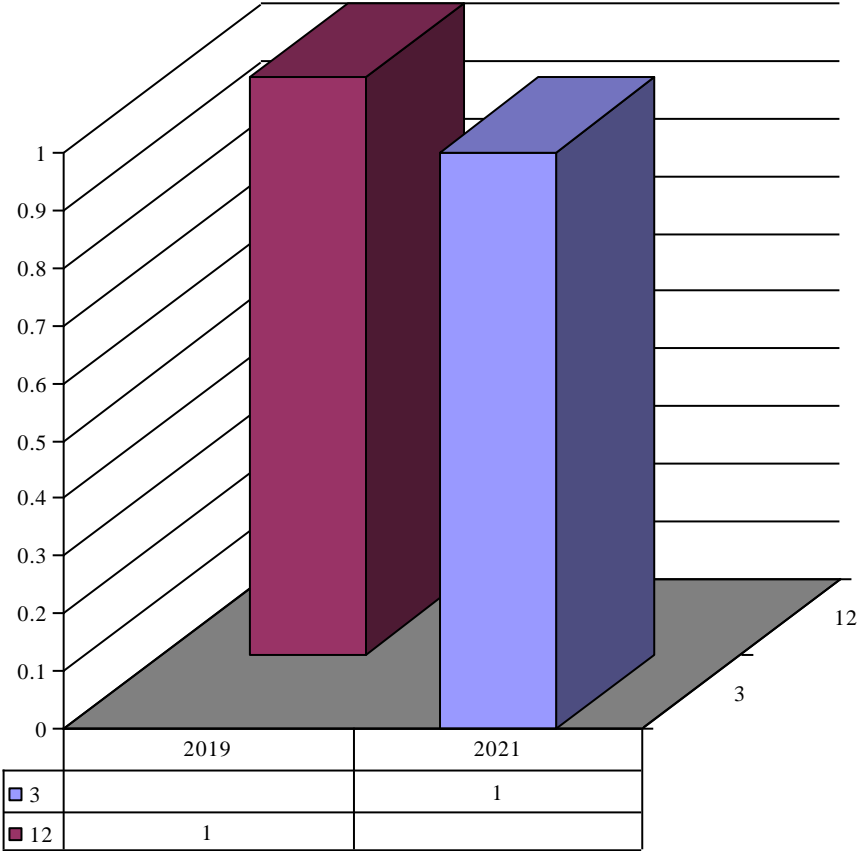

**Archdiocese of St. Louis  
The Reclamation Center  
Web Statistics Item Reservation City**

City Alton

Year	Month	City	Count
2023	3	Alton	1

City Arnold

Year	Month	City	Count
2021	12	Arnold	1

City Florissant

Year	Month	City	Count
2021	6	Florissant	2
2022	4	Florissant	1

City Glencoe

Year	Month	City	Count
2021	11	Glencoe	1

City Kirkwood

Year	Month	City	Count
2021	4	Kirkwood	1

City Maryland Heights

Year	Month	City	Count
2019	12	Maryland Heights	1
2021	3	Maryland Heights	1

City Mt. Prospect

Year	Month	City	Count
2020	10	Mt. Prospect	1

City Pevely

Year	Month	City	Count
2021	1	Pevely	1
2021	3	Pevely	1

City Phoenix

Year	Month	City	Count
2022	1	Phoenix	1

City Saint Louis

<b>Year</b>	<b>Month</b>	<b>City</b>	<b>Count</b>
2020	10	Saint Louis	1
2020	11	Saint Louis	2
2020	12	Saint Louis	3
2021	1	Saint Louis	5
2021	3	Saint Louis	5
2021	4	Saint Louis	1
2021	6	Saint Louis	1
2021	9	Saint Louis	2
2021	10	Saint Louis	1
2022	2	Saint Louis	1
2022	5	Saint Louis	1
2022	7	Saint Louis	1
2022	8	Saint Louis	2
2023	2	Saint Louis	1
2023	6	Saint Louis	1