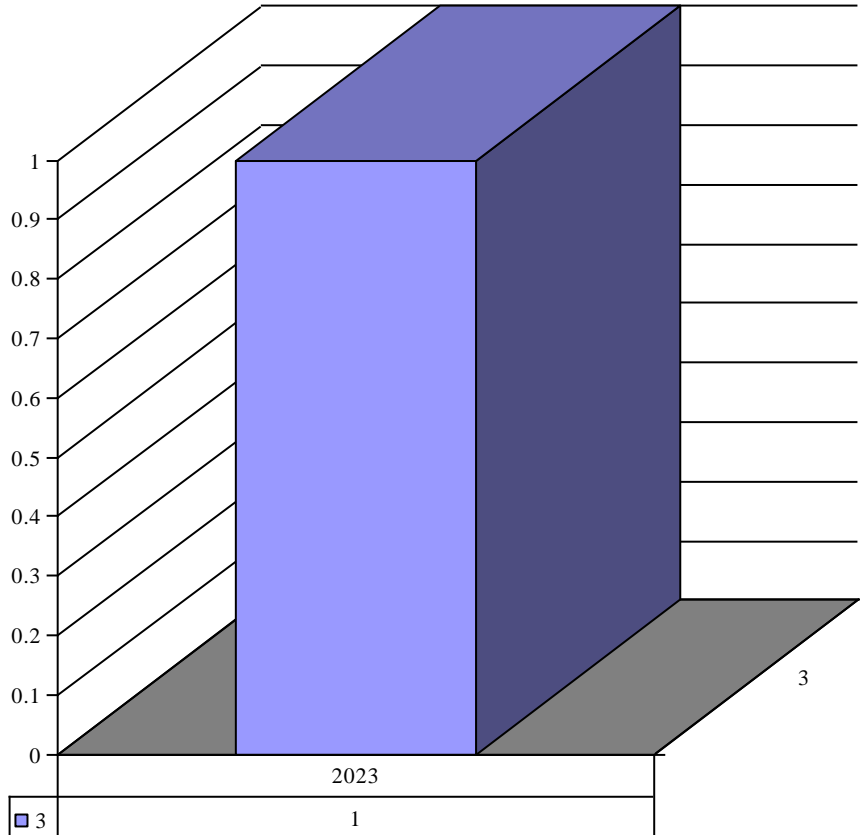

**Archdiocese of St. Louis  
The Reclamation Center  
Web Statistics Item Reservation City**

City Alton

Year	Month	City	Count
2023	3	Alton	1

City Arnold

Year	Month	City	Count
2021	12	Arnold	1

City Florissant

Year	Month	City	Count
2021	6	Florissant	2
2022	4	Florissant	1

City Glencoe

Year	Month	City	Count
2021	11	Glencoe	1

City Kirkwood

Year	Month	City	Count
2021	4	Kirkwood	1

City Maryland Heights

Year	Month	City	Count
2019	12	Maryland Heights	1
2021	3	Maryland Heights	1

City Mt. Prospect

Year	Month	City	Count
2020	10	Mt. Prospect	1

City Pevely

Year	Month	City	Count
2021	1	Pevely	1
2021	3	Pevely	1

City Phoenix

Year	Month	City	Count
2022	1	Phoenix	1

City Saint Louis

<b>Year</b>	<b>Month</b>	<b>City</b>	<b>Count</b>
2020	10	Saint Louis	1
2020	11	Saint Louis	2
2020	12	Saint Louis	3
2021	1	Saint Louis	5
2021	3	Saint Louis	5
2021	4	Saint Louis	1
2021	6	Saint Louis	1
2021	9	Saint Louis	2
2021	10	Saint Louis	1
2022	2	Saint Louis	1
2022	5	Saint Louis	1
2022	7	Saint Louis	1
2022	8	Saint Louis	2
2023	2	Saint Louis	1
2023	6	Saint Louis	1