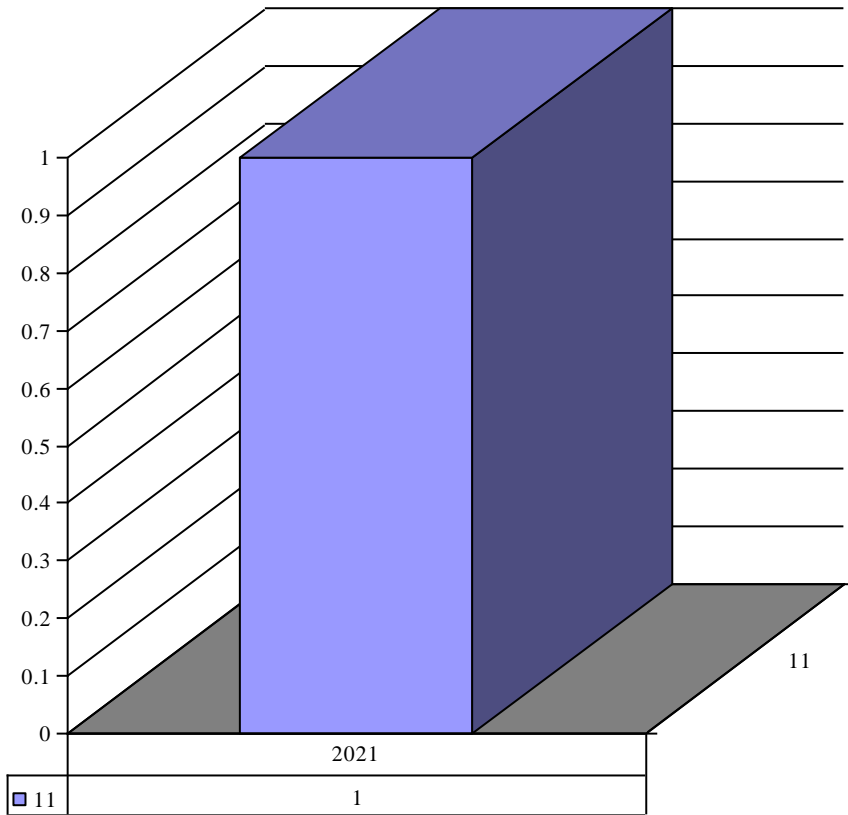

**Archdiocese of St. Louis  
The Reclamation Center  
Web Statistics Item Reservation City**

City Alton

Year	Month	City	Count
2023	3	Alton	1

City Arnold

Year	Month	City	Count
2021	12	Arnold	1

City Florissant

Year	Month	City	Count
2021	6	Florissant	2
2022	4	Florissant	1

City Glencoe

Year	Month	City	Count
2021	11	Glencoe	1

City Kirkwood

Year	Month	City	Count
2021	4	Kirkwood	1

City Maryland Heights

Year	Month	City	Count
2019	12	Maryland Heights	1
2021	3	Maryland Heights	1

City Mt. Prospect

Year	Month	City	Count
2020	10	Mt. Prospect	1

City Pevely

Year	Month	City	Count
2021	1	Pevely	1
2021	3	Pevely	1

City Phoenix

Year	Month	City	Count
2022	1	Phoenix	1

City Saint Louis

<b>Year</b>	<b>Month</b>	<b>City</b>	<b>Count</b>
2020	10	Saint Louis	1
2020	11	Saint Louis	2
2020	12	Saint Louis	3
2021	1	Saint Louis	5
2021	3	Saint Louis	5
2021	4	Saint Louis	1
2021	6	Saint Louis	1
2021	9	Saint Louis	2
2021	10	Saint Louis	1
2022	2	Saint Louis	1
2022	5	Saint Louis	1
2022	7	Saint Louis	1
2022	8	Saint Louis	2
2023	2	Saint Louis	1
2023	6	Saint Louis	1