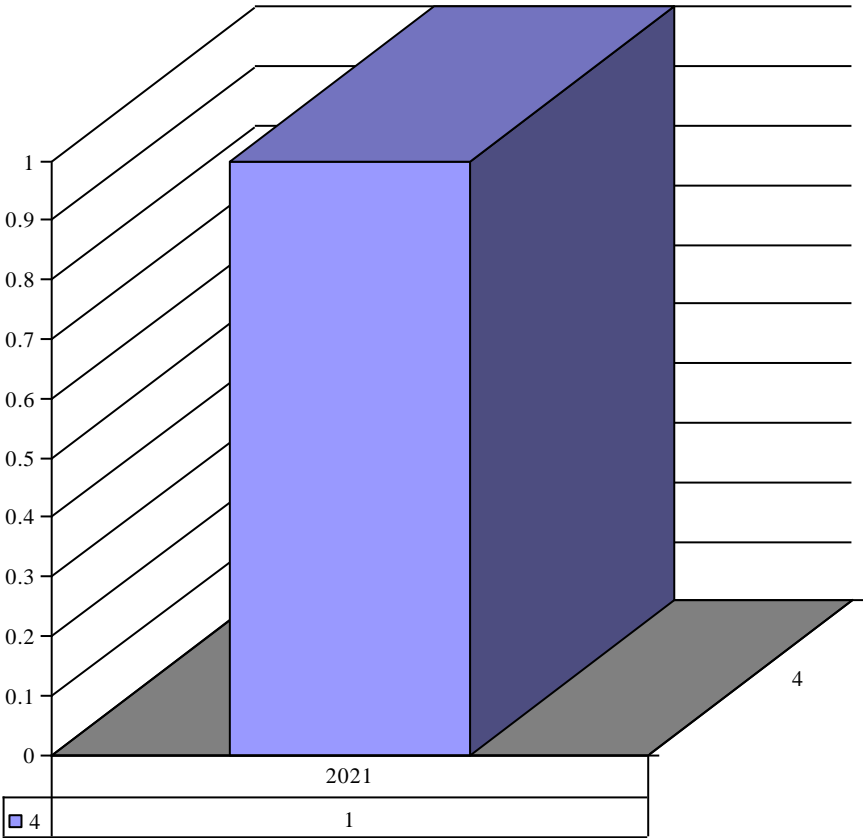

**Archdiocese of St. Louis  
The Reclamation Center  
Web Statistics Item Reservation City**

City Alton

Year	Month	City	Count
2023	3	Alton	1

City Arnold

Year	Month	City	Count
2021	12	Arnold	1

City Florissant

Year	Month	City	Count
2021	6	Florissant	2
2022	4	Florissant	1

City Glencoe

Year	Month	City	Count
2021	11	Glencoe	1

City Kirkwood

Year	Month	City	Count
2021	4	Kirkwood	1

City Maryland Heights

Year	Month	City	Count
2019	12	Maryland Heights	1
2021	3	Maryland Heights	1