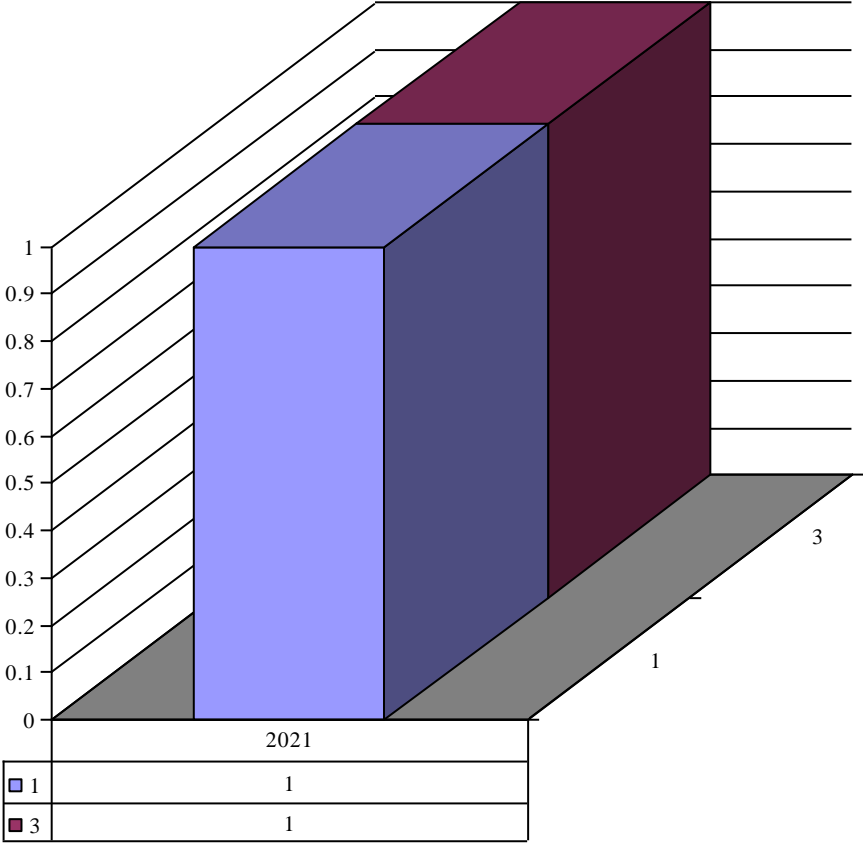

**Archdiocese of St. Louis  
The Reclamation Center  
Web Statistics Item Reservation City**

City Alton

Year	Month	City	Count
2023	3	Alton	1

City Arnold

Year	Month	City	Count
2021	12	Arnold	1

City Florissant

Year	Month	City	Count
2021	6	Florissant	2
2022	4	Florissant	1

City Glencoe

Year	Month	City	Count
2021	11	Glencoe	1

City Kirkwood

Year	Month	City	Count
2021	4	Kirkwood	1

City Maryland Heights

Year	Month	City	Count
2019	12	Maryland Heights	1
2021	3	Maryland Heights	1

City Mt. Prospect

Year	Month	City	Count
2020	10	Mt. Prospect	1

City Pevely

Year	Month	City	Count
2021	1	Pevely	1
2021	3	Pevely	1

City Phoenix

Year	Month	City	Count
2022	1	Phoenix	1

City Saint Louis

<b>Year</b>	<b>Month</b>	<b>City</b>	<b>Count</b>
2020	10	Saint Louis	1
2020	11	Saint Louis	2
2020	12	Saint Louis	3
2021	1	Saint Louis	5
2021	3	Saint Louis	5
2021	4	Saint Louis	1
2021	6	Saint Louis	1
2021	9	Saint Louis	2
2021	10	Saint Louis	1
2022	2	Saint Louis	1
2022	5	Saint Louis	1
2022	7	Saint Louis	1
2022	8	Saint Louis	2
2023	2	Saint Louis	1
2023	6	Saint Louis	1

City Sainte Genevieve

Year	Month	City	Count
2021	12	Sainte Genevieve	1

City South Sioux City

Year	Month	City	Count
2021	1	South Sioux City	1

City Tulsa

Year	Month	City	Count
2021	4	Tulsa	1

City Valley Park

Year	Month	City	Count
2021	8	Valley Park	1
2022	8	Valley Park	1
2023	5	Valley Park	1